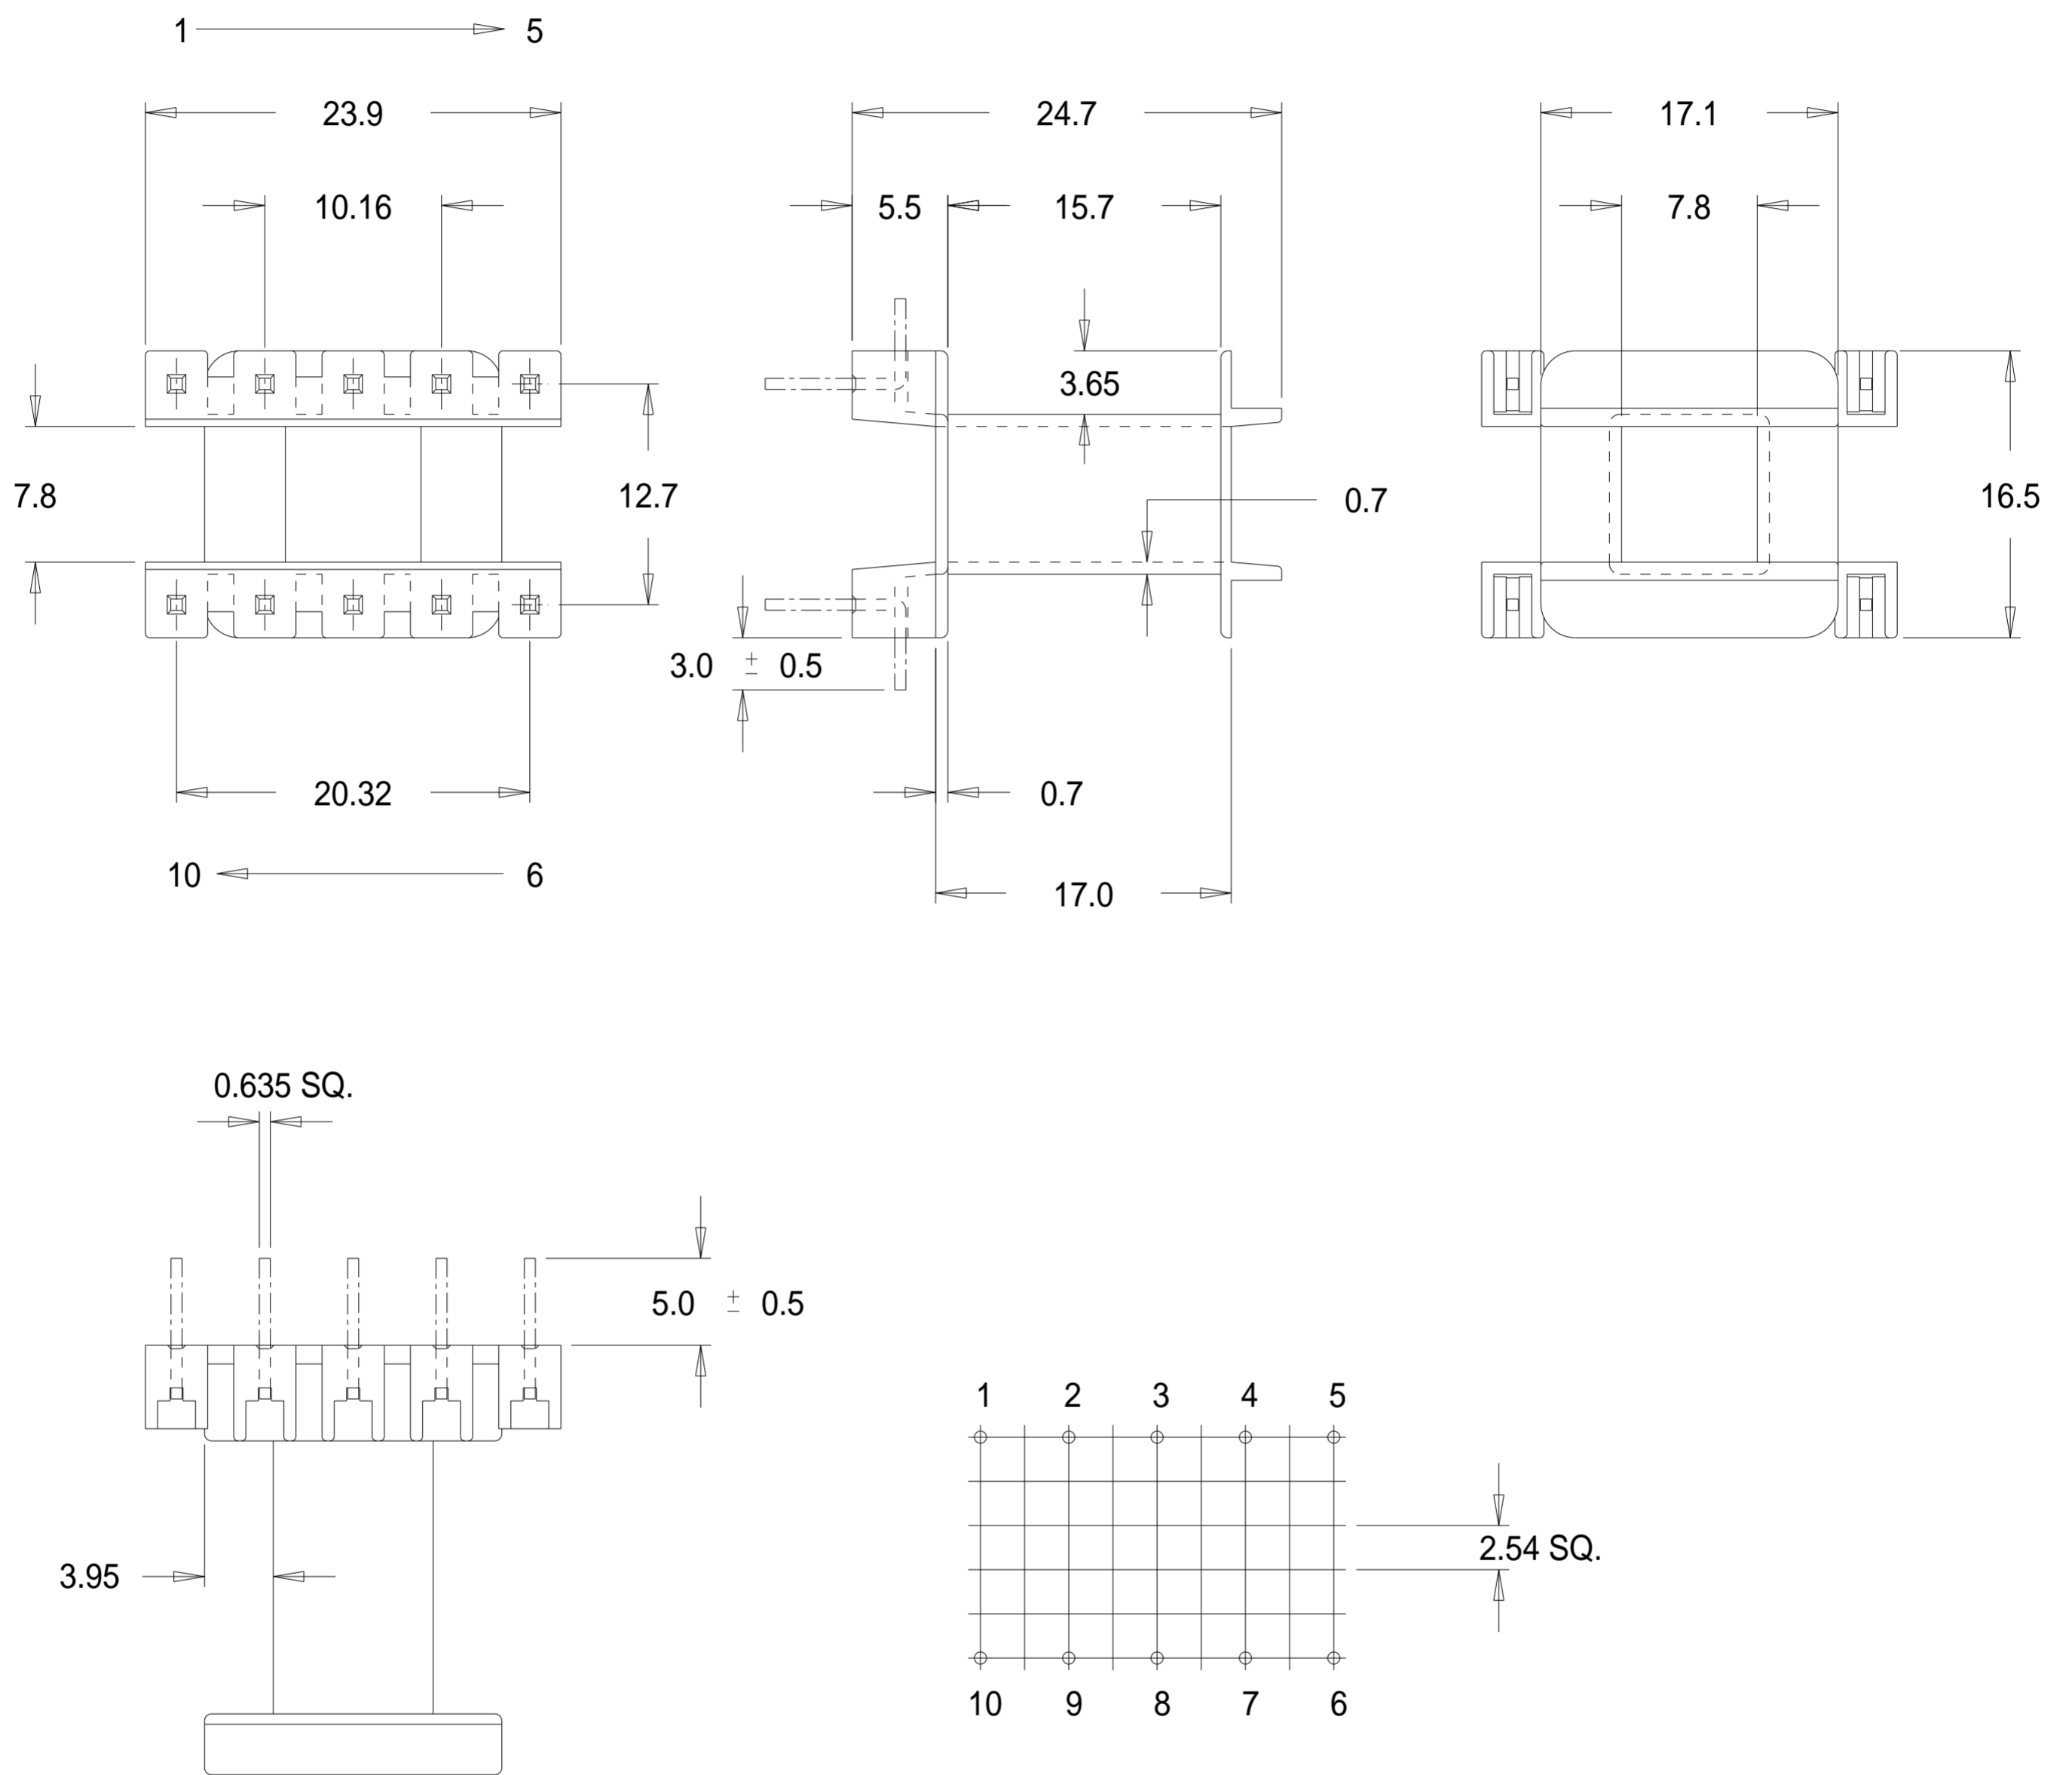

Part No. FE0106

EF 25/13/7 Vertical Single Section Bobbin

Dimensions in millimetres.